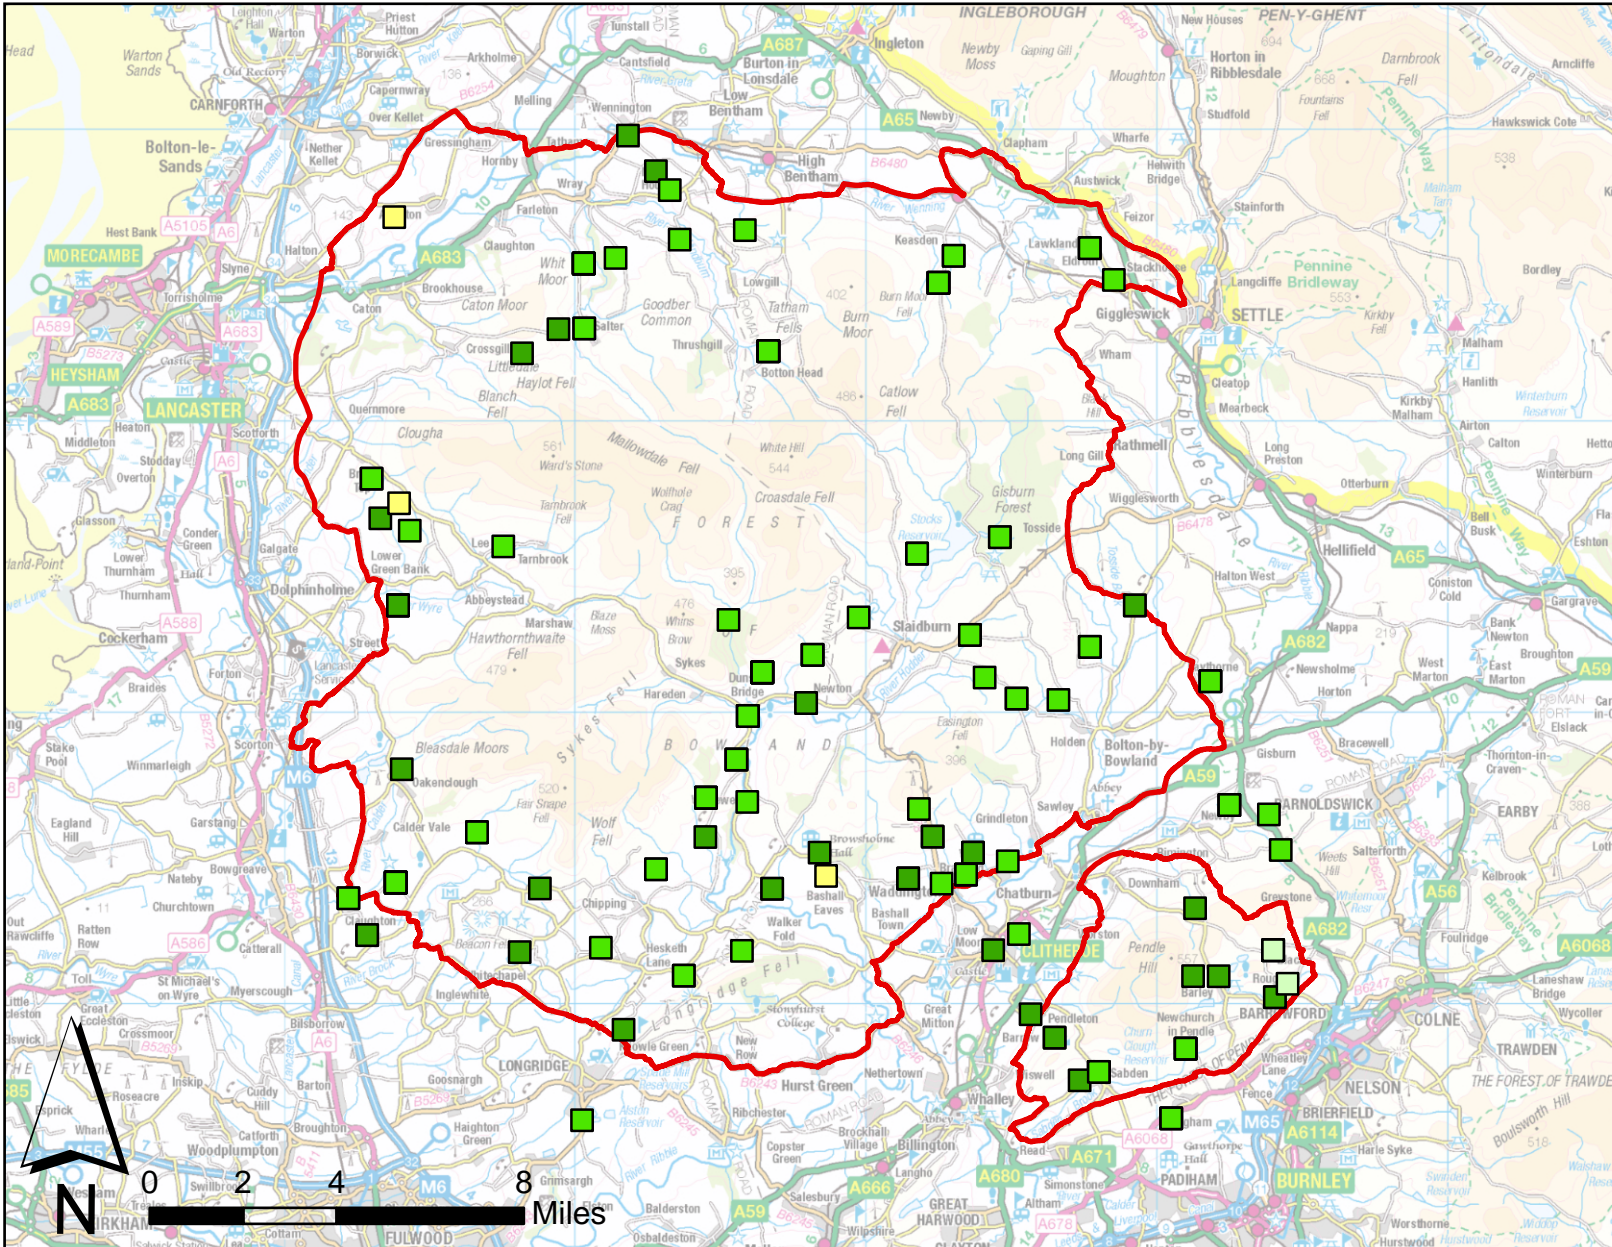

FiPL Locations

Map created: May 2024

Map Scale: 1:260,000

Map Overview

Map Legend

-  Project Complete
-  Project In Progress
-  Application Approved
-  Withdrawn
-  Forest of Bowland AONB