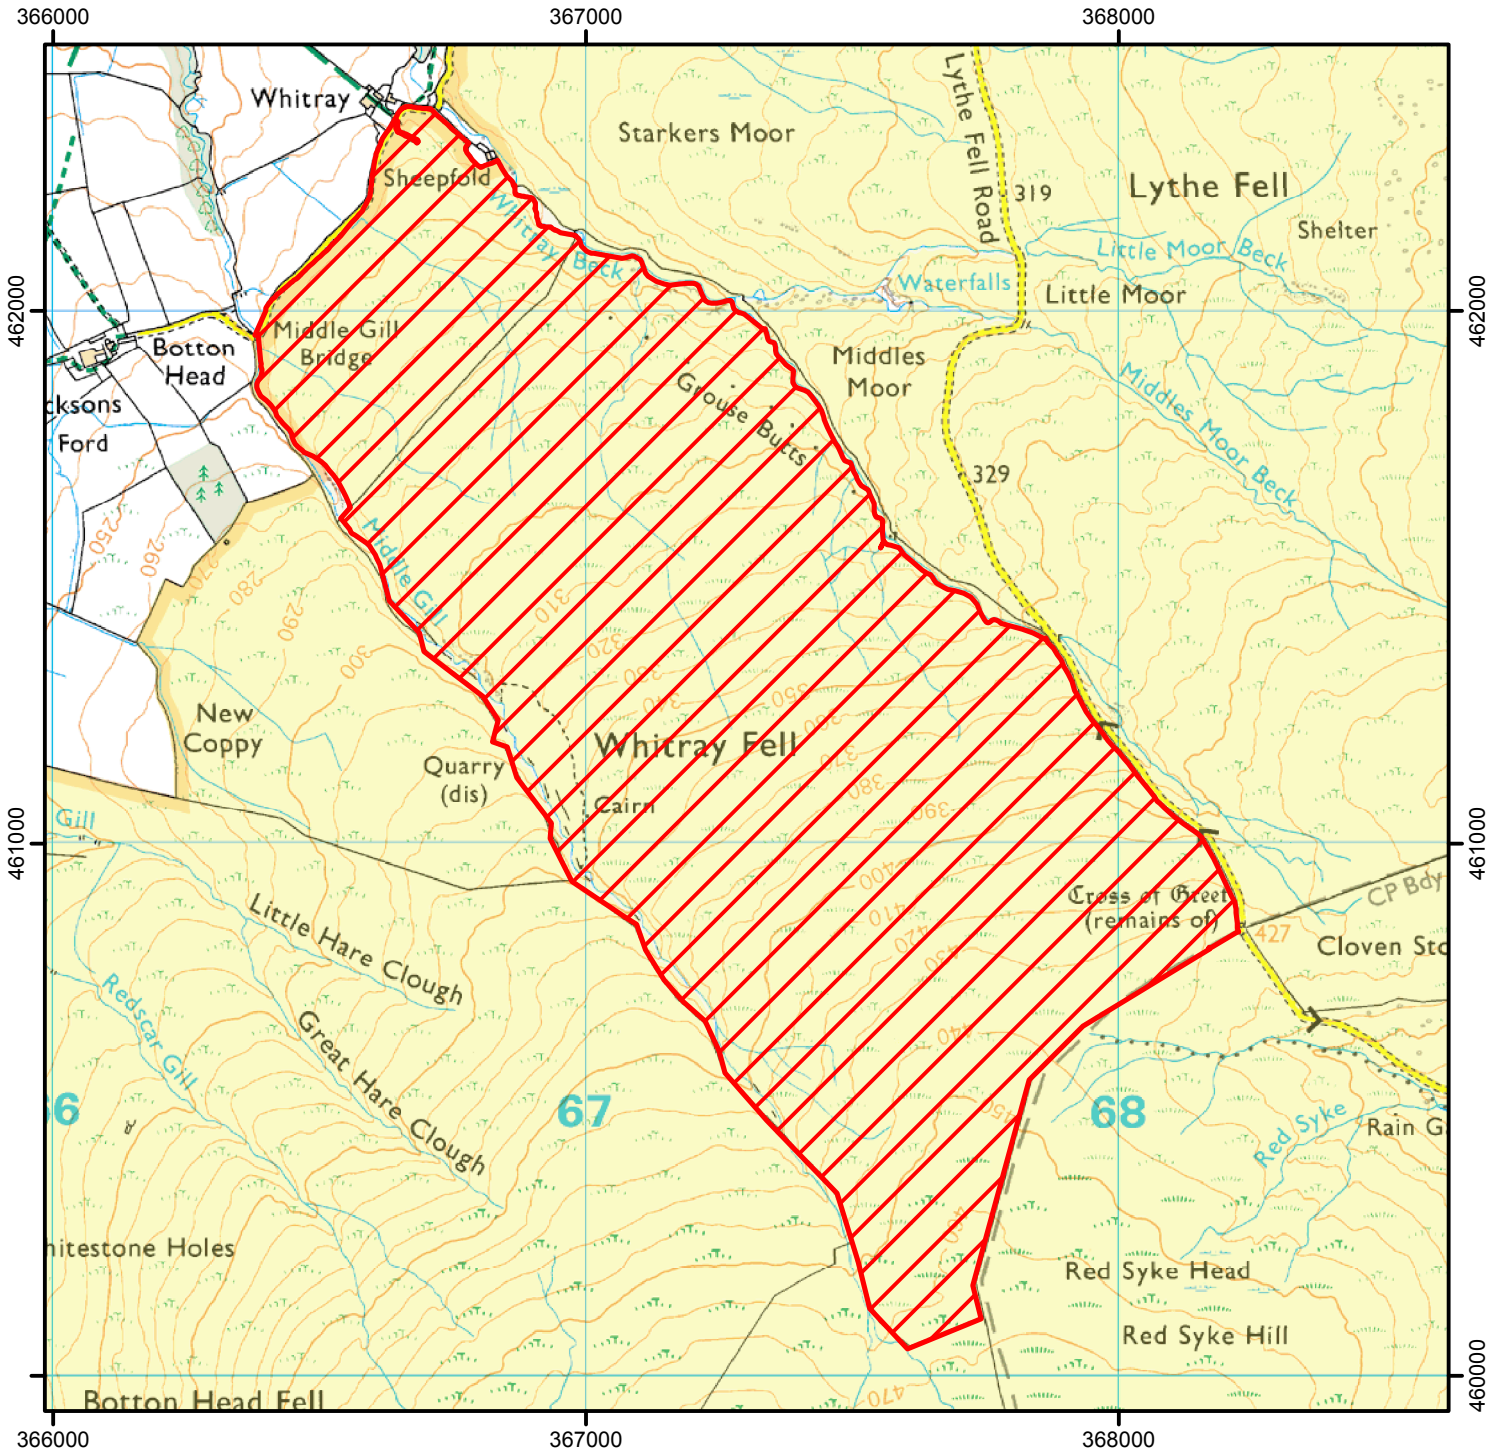

NO OPEN ACCESS

The open access land shown hatched on the map below is temporarily closed at the land manager's discretion. This does not affect Public Rights of Way

Closed 2018 : May 08 - 11, 14 - 18, 21 - 25 and 29 - 31
June 01, 04 - 08 and 11 - 15

Case Number: 2018048621

© Crown Copyright and database right 2018.
Ordnance Survey 100022021

Restricted Open Access Land

Open Access Land

For more information call the Open Access Contact Centre on 0300 060 2091
or visit our website at www.gov.uk/right-of-way-open-access-land/use-your-right-to-roam