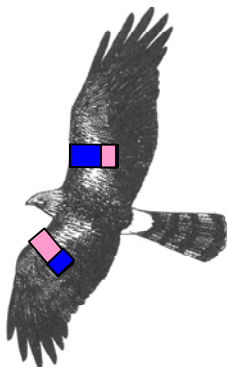

Wing Tags on Hen harriers 2006

There is a letter or number on each tag to identify the individual bird

North of England

Left wing Yellow with Royal Blue strip at the base

Right wing Royal Blue with Yellow strip at base

Forest of Bowland

Left wing Pink with Royal Blue strip at the base.

Right wing Royal Blue with Pink strip at the base

The Peak District

Left and right wings both Royal Blue

Isle of Man

Left wing white with Royal blue strip at bottom

Right wing Royal Blue with White strip at the base

Please report sightings to David Sowter
5 The Grove, Penwortham, Preston, PR1 0UU
01772 749220 or 07597265797
email: davidsowter@freenet.co.uk

Tags are the same for both sexes
Diagrams show juveniles/females
Males change to grey as they age