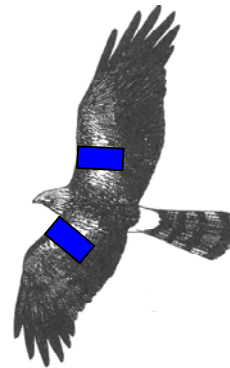

Wing Tags on Hen harriers 2006

There is a letter or number on each tag to identify the individual bird

North of England

Left wing Yellow with Royal Blue strip at the base

Right wing Royal Blue with Yellow strip at base

Forest of Bowland

Left wing Pink with Royal Blue strip at the base.

Right wing Royal Blue with Pink strip at the base

The Peak District

Left and right wings both Royal Blue

Isle of Man

Left wing white with Royal blue strip at bottom

Right wing Royal Blue with White strip at the base

Please report sightings to David Sowter
5 The Grove, Penwortham, Preston, PR1 0UU
01772 749220 or 07597265797
email: davidsowter@freenet.co.uk

Tags are the same for both sexes
Diagrams show juveniles/females
Males change to grey as they age